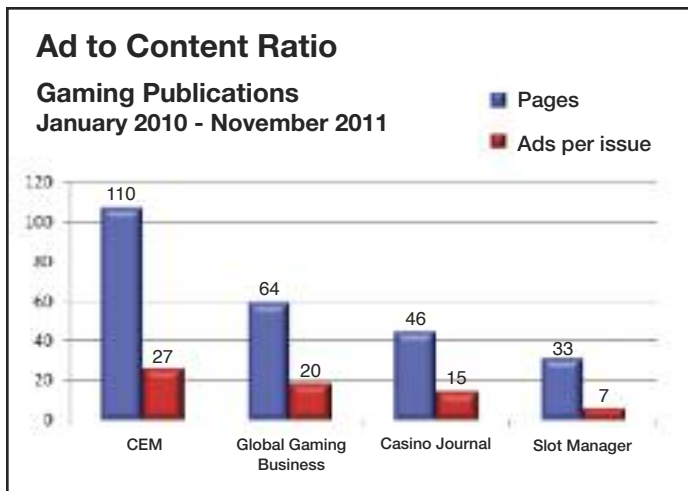

## Print Advertisements

When it comes to choosing where you advertise, the choice is easy. *Casino Enterprise Management* has more content, better content, and gets you the most visibility.

Ads work best when seen often, so take advantage of our frequent advertiser discounts. AGEM member? That's another discount!

## PRINT ADVERTISING RATES (ALL PRICES ARE NET)

FREQUENCY	FULL PAGE	2/3 PAGE VERTICAL	1/2 PAGE VERTICAL	1/2 PAGE HORIZONTAL	1/3 PAGE VERTICAL	1/3 PAGE HORIZONTAL	1/4 PAGE HORIZONTAL	1/4 PAGE SQUARE
1x	\$5,100	\$4,800	\$4,000	\$4,000	\$4,000	\$4,000	\$3,100	\$2,750
3x	\$4,800	\$4,600	\$3,800	\$3,800	\$3,800	\$3,800	\$2,900	\$2,650
6x	\$4,600	\$4,400	\$3,600	\$3,600	\$3,600	\$3,600	\$2,700	\$2,500
12x	\$4,400	\$4,200	\$3,300	\$3,300	\$3,300	\$3,300	\$2,500	\$2,400