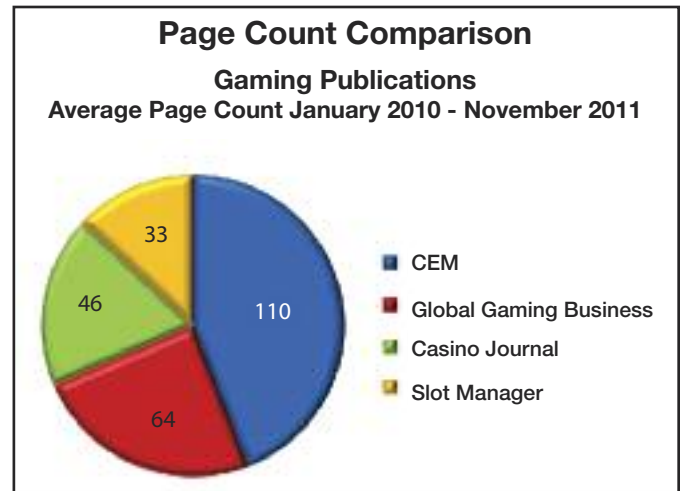

CEM

Print Advertisements

When it comes to choosing where you advertise, the choice is easy. *Casino Enterprise Management* has more content, better content, and gets you the most visibility.

Ads work best when seen often, so take advantage of our frequent advertiser discounts. AGEM member? That's another discount!

What Can You Do? Anything!

- Full Page and Two Page Spreads
- Half Page Horizontal or Vertical
- Quarter Page Horizontal or Vertical
- Custom Ad Sizes
- Custom Inserts

PRINT ADVERTISING RATES (ALL PRICES ARE NET)

FREQUENCY	FULL PAGE	2/3 PAGE VERTICAL	1/2 PAGE VERTICAL	1/2 PAGE HORIZONTAL	1/3 PAGE VERTICAL	1/3 PAGE HORIZONTAL	1/4 PAGE HORIZONTAL	1/4 PAGE SQUARE
1x	$5,100	$4,800	$4,000	$4,000	$4,000	$4,000	$3,100	$2,750
3x	$4,800	$4,600	$3,800	$3,800	$3,800	$3,800	$2,900	$2,650
6x	$4,600	$4,400	$3,600	$3,600	$3,600	$3,600	$2,700	$2,500
12x	$4,400	$4,200	$3,300	$3,300	$3,300	$3,300	$2,500	$2,400