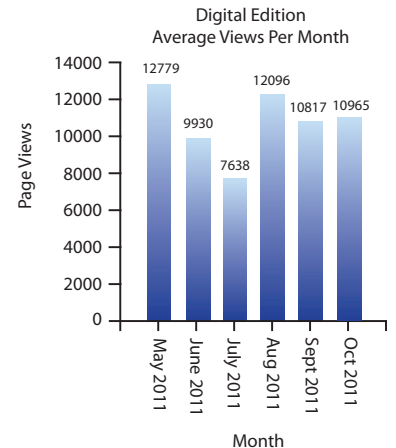

## Print Advertisements

When it comes to choosing where you advertise, the choice is easy. *Casino Enterprise Management* has more content, better content, and gets you the most visibility.

Ads work best when seen often, so take advantage of our frequent advertiser discounts. AGEM member? That's another discount!

## PRINT ADVERTISING RATES (ALL PRICES ARE NET)

FREQUENCY	FULL PAGE	2/3 PAGE VERTICAL	1/2 PAGE VERTICAL	1/2 PAGE HORIZONTAL	1/3 PAGE VERTICAL	1/3 PAGE HORIZONTAL	1/4 PAGE HORIZONTAL	1/4 PAGE SQUARE
1x	\$5,100	\$4,800	\$4,000	\$4,000	\$4,000	\$4,000	\$3,100	\$2,750
3x	\$4,800	\$4,600	\$3,800	\$3,800	\$3,800	\$3,800	\$2,900	\$2,650
6x	\$4,600	\$4,400	\$3,600	\$3,600	\$3,600	\$3,600	\$2,700	\$2,500
12x	\$4,400	\$4,200	\$3,300	\$3,300	\$3,300	\$3,300	\$2,500	\$2,400